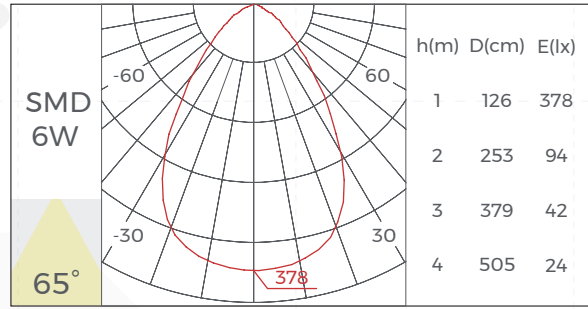

[Optical Parameter]