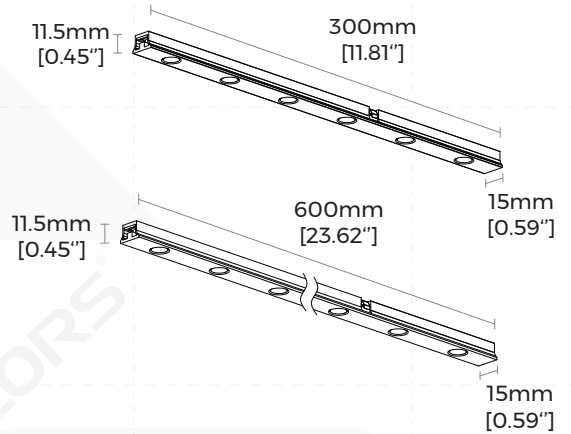

Track System Specification

M15D

— MagTrack 15 series

【Basic Parameters】

- Material: AL6063-T5, spraying surface
- Coating: Black/White
- Length: 300mm/600mm optional
- IP grade: IP20
- CCT: 3000/4000K optional
- CRI: 90
- SDCM(Whole Luminaire): <5 Step (ANSI)
- SDCM(Light source): <3 Step (ANSI)
- Input voltage: DC48V
- Working temperature: -15 C ~35 C
- Lighting direction: Downward
- Dimming method: Non-dimming
- Application: Indoor
- Certification: CE, ROHS, Reach
- Warranty: 3 years

【Luminaire Parameters】

Version	Model	Length	Input Voltage (V)	Max. Current (A)	Type Power (W)	Max. Power (W)	CRI	Beam Angle	CCT	Lumen (LM)
Normal	M15D	300mm [0.98ft]	48VDC	0.125 [0.13A/ft]	6.0 [6.12W/ft]	6.3 [6.43W/ft]	>90	38°	3000K	450 [460LM/ft]
									4000K	485 [495LM/ft]
								65°	3000K	450 [460LM/ft]
									4000K	485 [495LM/ft]
		600mm [1.97ft]		38°	3000K	900 [457LM/ft]				
					4000K	970 [492LM/ft]				
				65°	3000K	900 [457LM/ft]				
					4000K	970 [492LM/ft]				

Model	Size (mm/box)	Quantity /box	Quantity /carton	NW (kg/box)	NW (kg/carton)	GW (kg/carton)	Size (mm/carton)
TLS-M15DF0300-N930B6	60*45*340 [2.36"*1.57"*13.39"]	1	30	0.07	2.1	4.1	355*325*295 [13.98"*12.8"*11.61"]
TLS-M15DF0600-N930B12	60*45*640 [2.36"*1.57"*25.2"]	1	30	0.12	3.6	5.6	655*325*295 [25.79"*12.8"*11.61"]