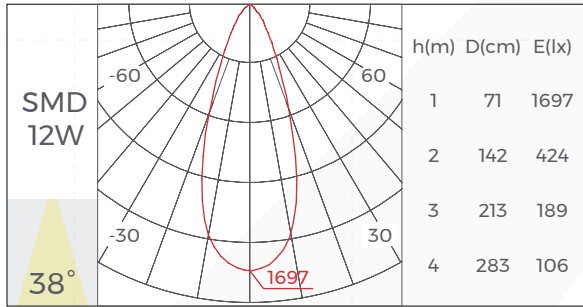

[Optical Parameter]