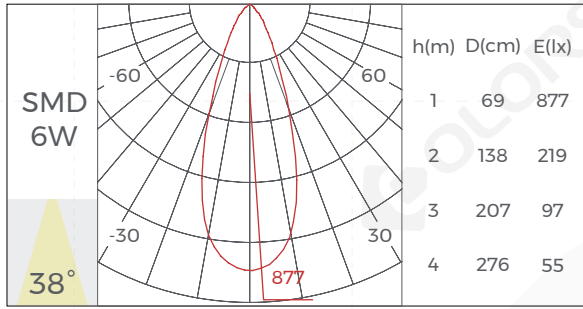

[Optical Parameter]