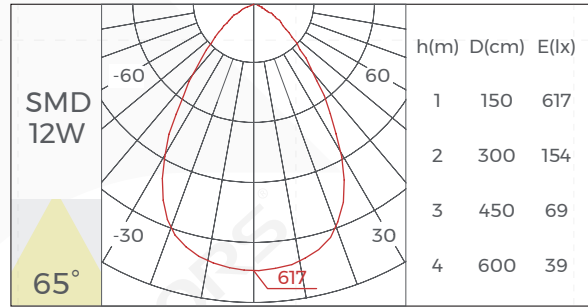

[Optical Parameter]